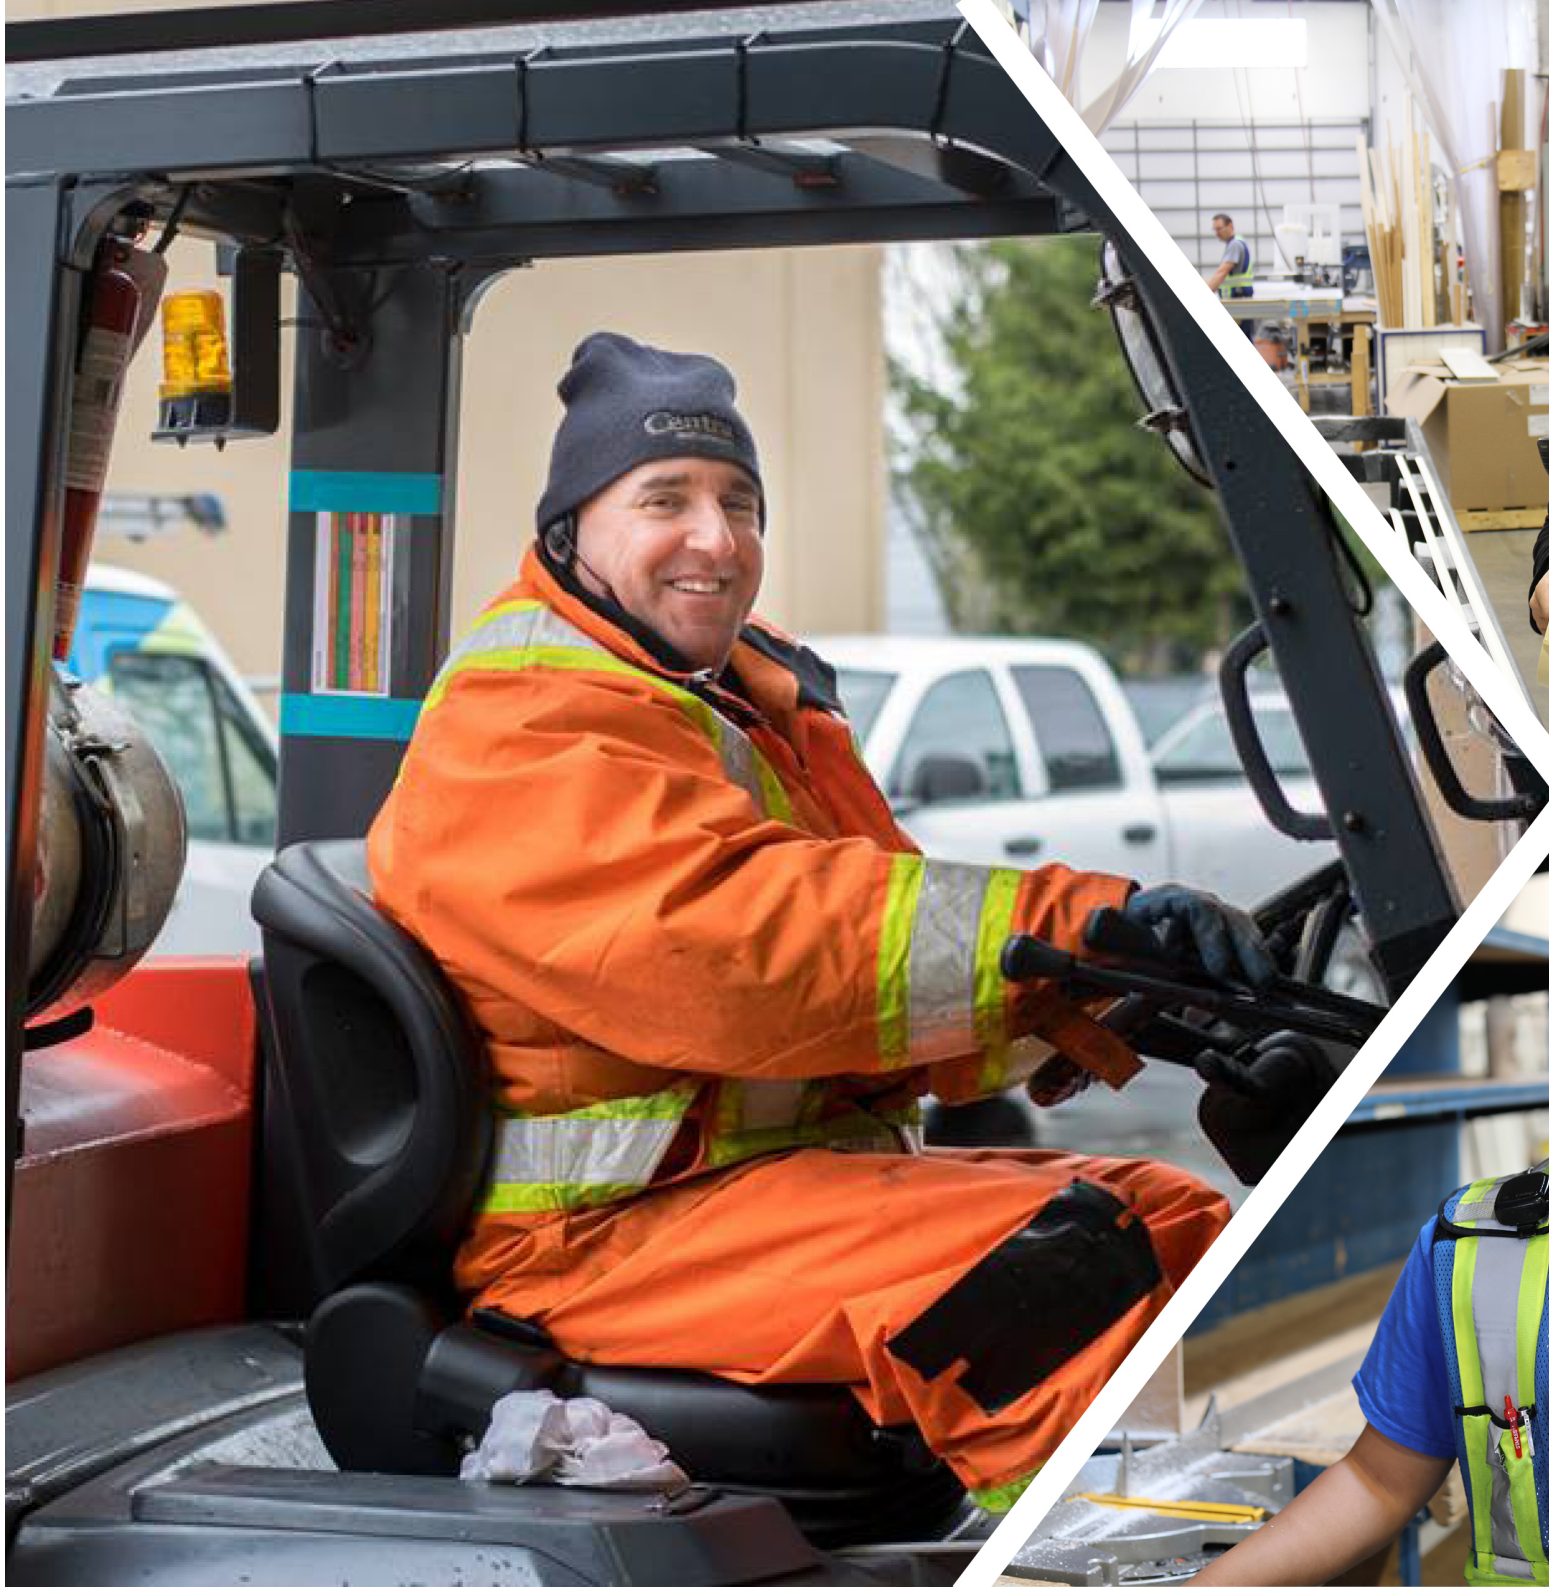

Centra[®]
WINDOWS

Where customers become family.

OWN IT!

Centra 100% EMPLOYEE OWNED

As employee owners we take exceptional care and pride in everything we do. Our culture is built on our FERST Values, which provide us with guidance in our daily work. FERST stands for Family, Entrepreneurial Spirit, Respect, Safety, and Teamwork. Everything we do is aligned with these values.

DOWN IT!
0% ROYALTY

Centra
OWNER IN TRAINING

*JOHN, Founder
Centra Owner 35 years*

OWN IT!

Employee-owned and it shows.

From the first time you talk to us through to your install day and beyond, a Centra owner is with you every step of the way!